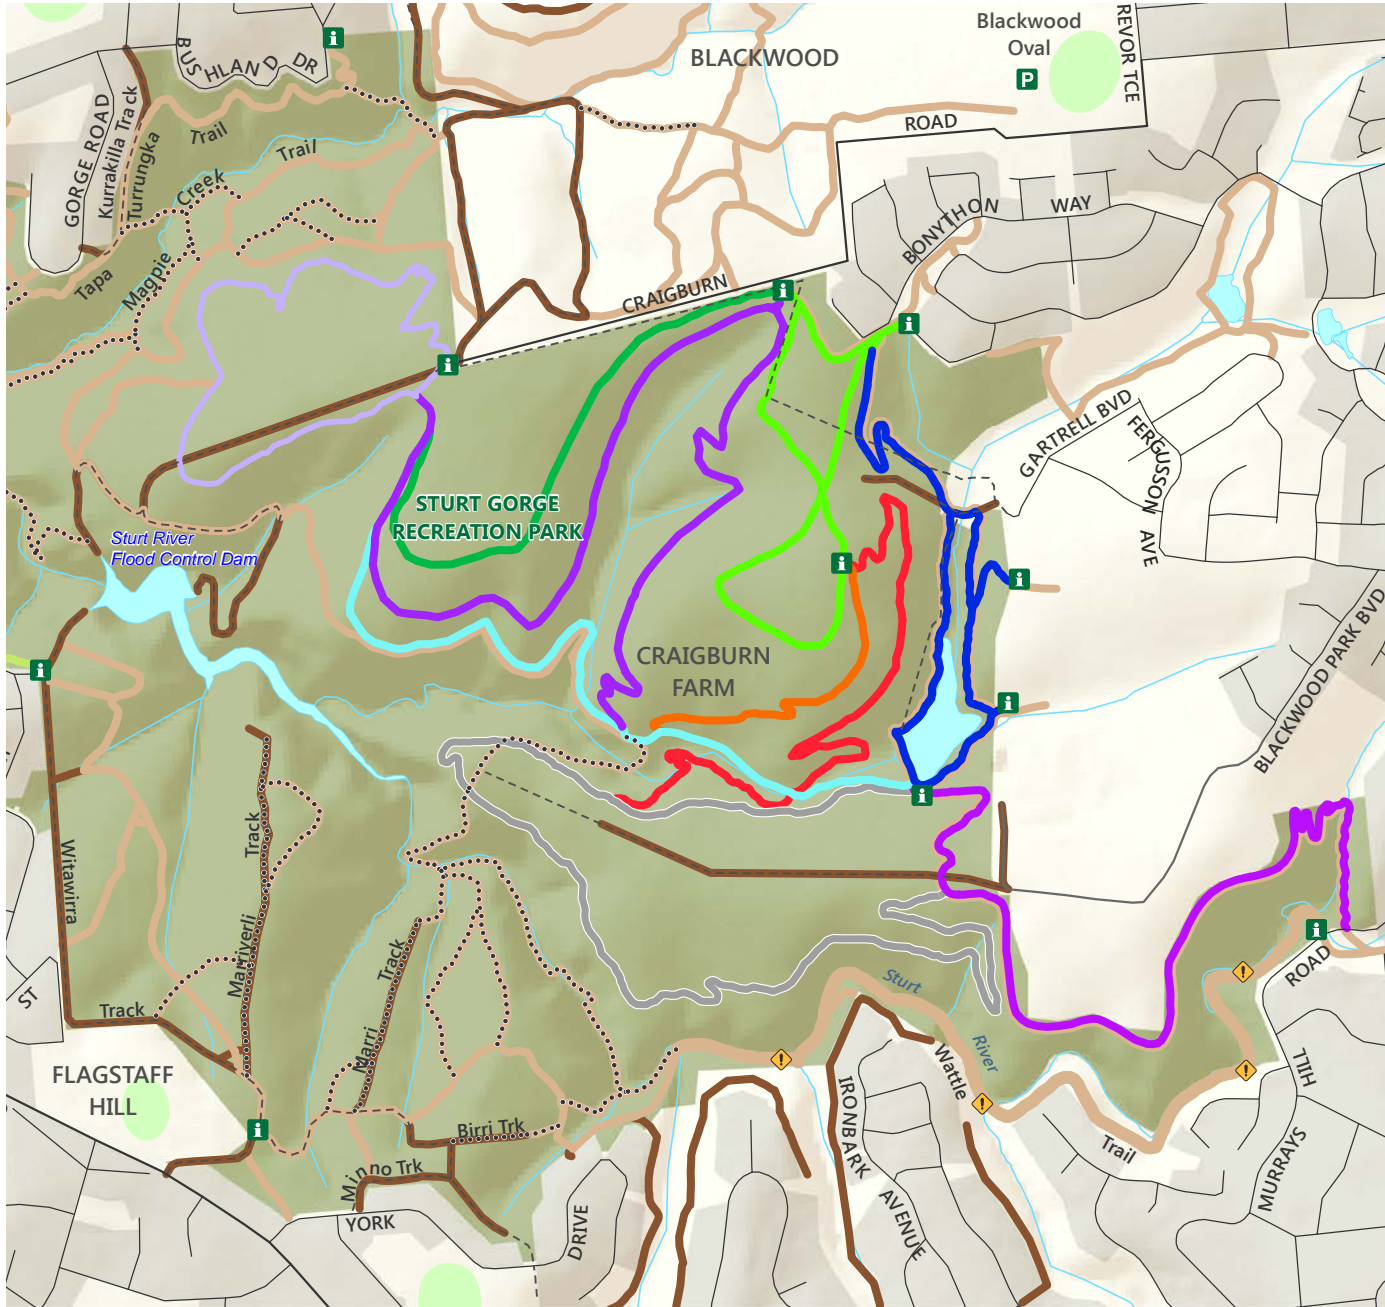

Sturt Gorge Recreation Park

Craigburn Farm Trails

Government of South Australia

National Parks South Australia

Mountain Bike Trails

All trails are classified as Intermediate Level rides

- Parking
- Information
- Warning Take care here
- Sturt Gorge Recreation Park
- Built-up area
- Water - perennial
- Sealed road
- Unsealed road
- Track
- Walking trail only
- Cow Bones
- Lake View
- Sidwinder
- Little River
- Craigberms
- Horners Corners
- Gunners Run
- Sticks and Stones
- Surf and Turf
- Walk the Dog
- Vehicle management tracks
- Other trail

parks.sa.gov.au

DEWNR does not guarantee that this map is error free. Use of the map is at the user's sole risk and the information contained on the map may be subject to change without notice. Cartography by DEWNR, Mapland - 2016